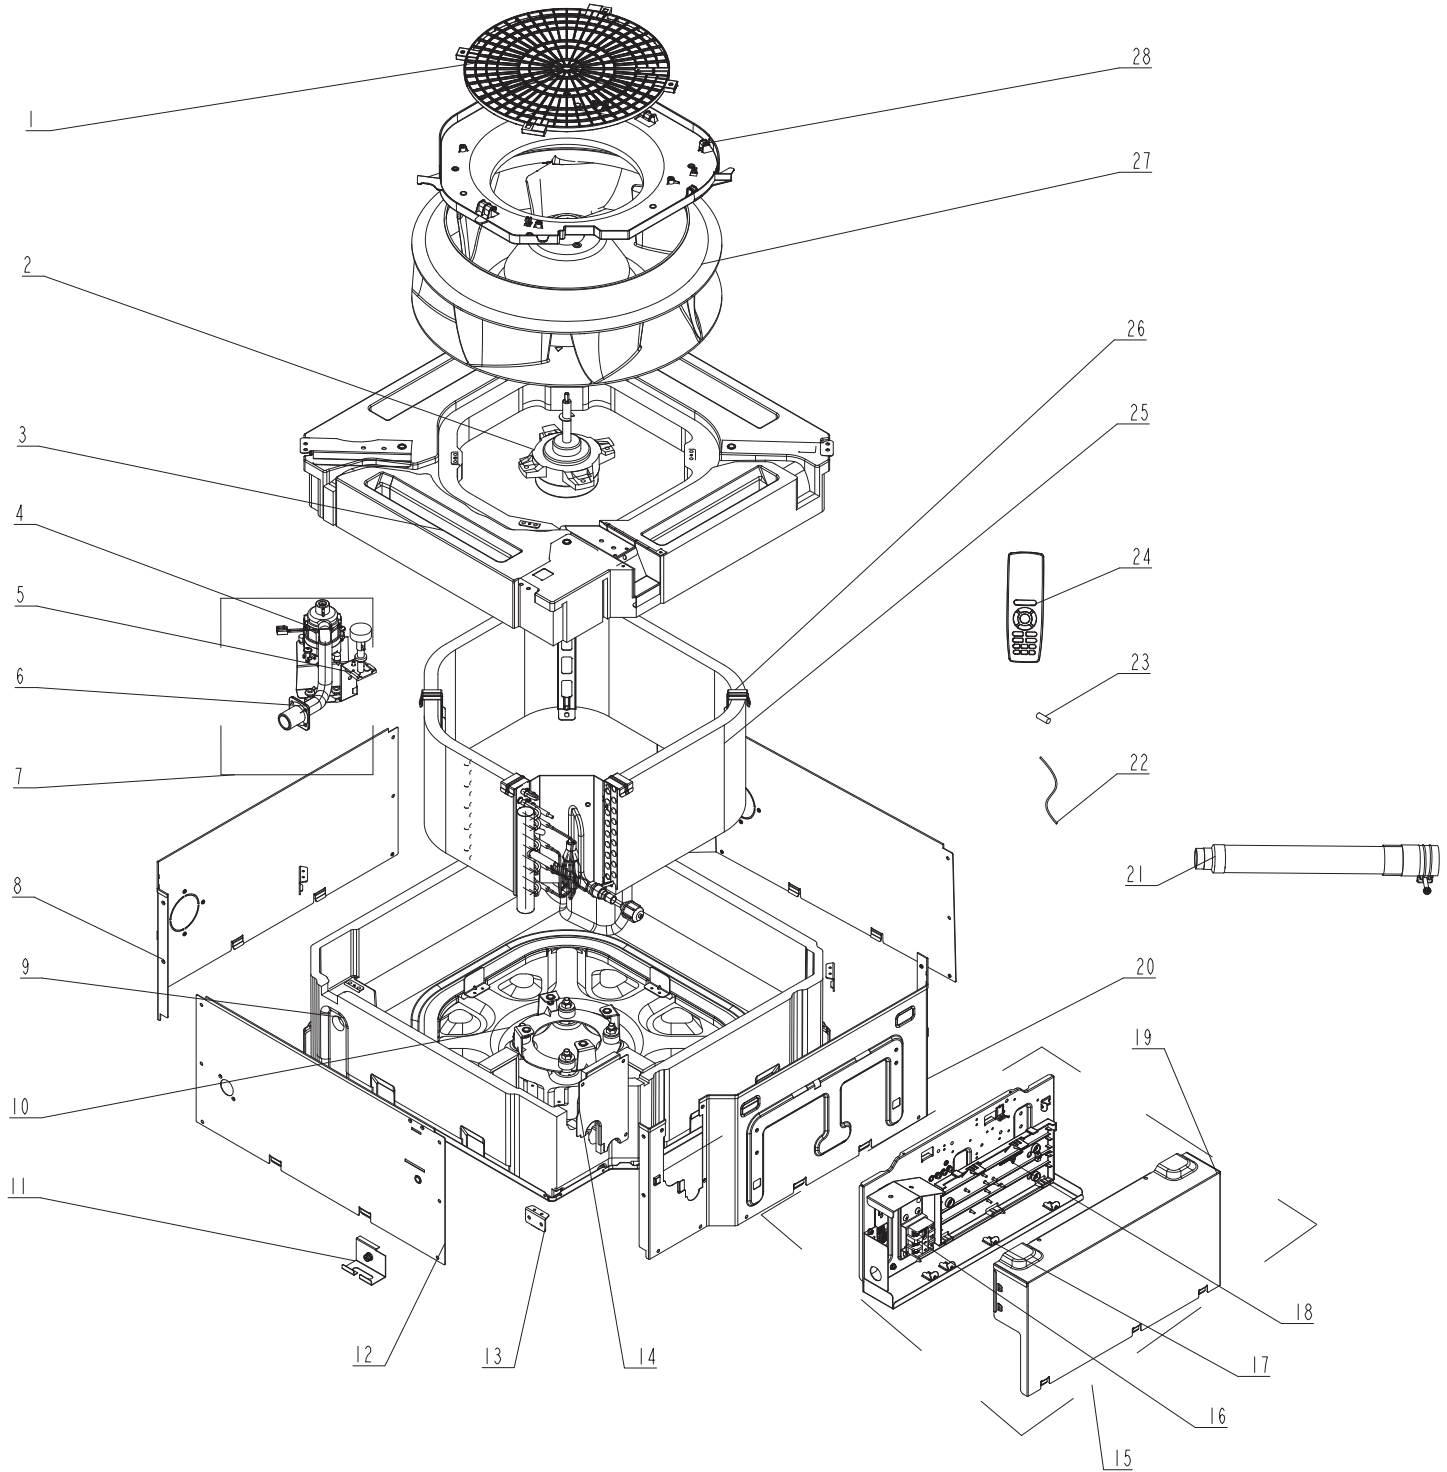

R32 MULTI CASSETTE

SPARE PARTS LIST

August 2023

GKH(12)BB-K6DNA3A/I

Exploded View

GKH(12)BB-K6DNA3A/I

Spare Parts List

No.	Part Description	Part Code
1	Rear Grill	26909400007
2	Fan Motor	1570940000401
3	Water Tray Assy	01289400004
4	Water Pump	4313800005801
5	Supporter	N/A
6	Liquid Level Switch	450102013
7	Pump Drainpipe	26909400069
8	Water Pump Assy	15409400008
9	Right Side Plate Sub-Assy	01319400013
10	Bottom Foam Assy	12509400004
11	Base Plate Assy	02229400007
12	Body Installing Support	01332705
13	Left Side Plate Sub-Assy	01319400012
14	Press Plate (Outlet Pipe)	01349400004
15	Electric Box Assy	100002060081
16	Terminal Board	420001000002
17	Wire Clamp	71010103
18	Main Board	300002060012
19	Electric Box Cover	01429400003
20	Front Side Plate Sub-Assy	01319400014
21	Drain Hose Sub-Assy	007008000001
22	Room Sensor	39000191
23	Tube sensor	3900012128
24	Remote Controller	305100491
25	Evaporator Assy	01029400058
26	Supporter	01809400007
27	Centrifugal Fan	10429400001
28	Diversion Circle	10479400001

GKH(18)BB-K6DNA3AI SP

Exploded View

GKH(18)BB-K6DNA3AI SP

Spare Parts List

No.	Part Description	Part Code
1	Rear Grill	26909400007
2	Diversion Circle	10479400001
3	Water Tray Assy	01289400004
4	Centrifugal Fan	10429400001
5	Supporter	01809400007
6	Baffle Plate Sub-assy	01359400002
7	Liquid Level Switch	450102013
8	Pump Drainpipe	26909400069
9	Left Side Plate Sub-Assy	01319400012
10	Press Plate (Outlet Pipe)	01349400004
11	Front Side Plate Sub-Assy	01319400014
12	Capacitor CBB61	N/A
13	Terminal Board	N/A
14	Terminal Board	420001000002
15	Main Board	300002060012
16	Electric Box Assy	100002060083
17	Body Installing Support	01332705
18	Base Plate Assy	02229400007
19	Right Side Plate Sub-Assy	01319400013
20	Water Pump	4313800005801
21	Evaporator Assy	01029400013
22	Fan Motor	1570940000401
23	Remote Controller	305100491
24	Drain Hose Sub-Assy	007008000001
25	Tube sensor	3900012128
26	Room Sensor	39000191