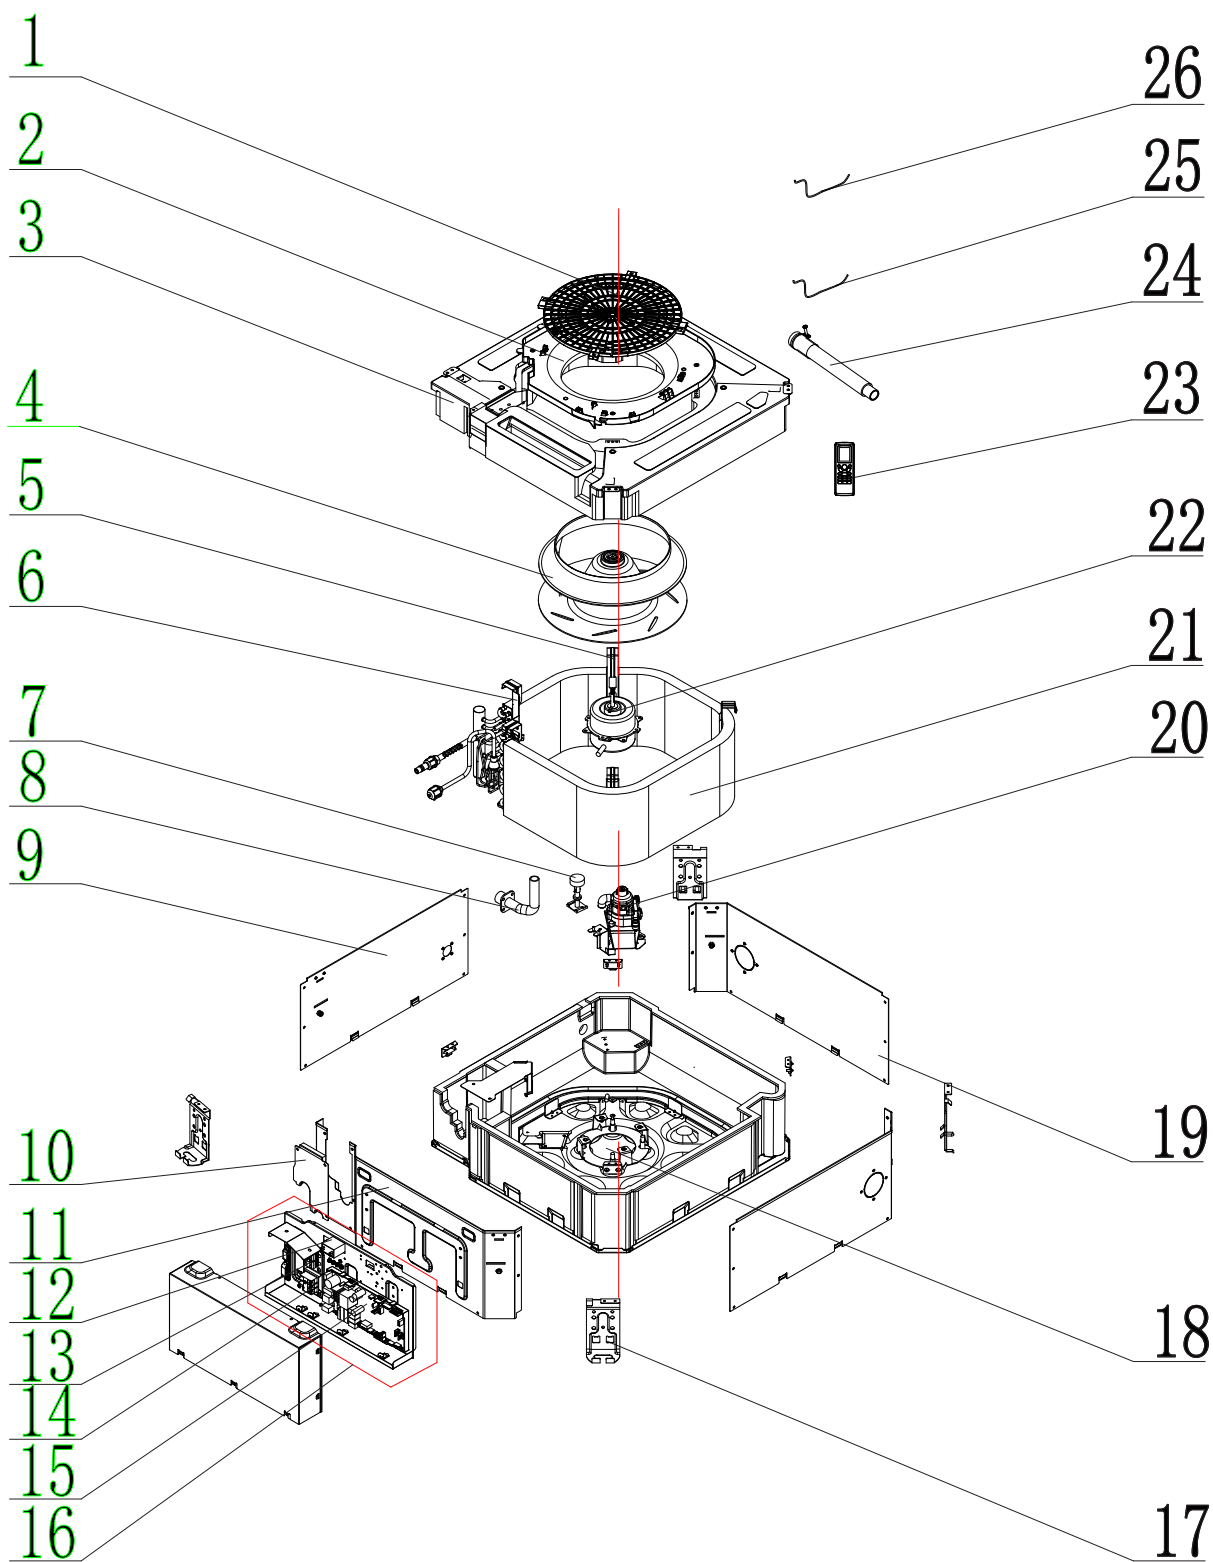

R32 MULTI CASSETTE

SPARE PARTS LIST

August 2023

GKH(12)BB-K6DNA3A/I

Exploded View

GKH(12)BB-K6DNA3A/I

Spare Parts List

No.	Part Description	Part Code
1	Rear Grill	26909400007
2	Fan Motor	1570940000401
3	Water Tray Assy	01289400004
4	Water Pump	4313800005801
5	Supporter	N/A
6	Liquid Level Switch	450102013
7	Pump Drainpipe	26909400069
8	Water Pump Assy	15409400008
9	Right Side Plate Sub-Assy	01319400013
10	Bottom Foam Assy	12509400004
11	Base Plate Assy	02229400007
12	Body Installing Support	01332705
13	Left Side Plate Sub-Assy	01319400012
14	Press Plate (Outlet Pipe)	01349400004
15	Electric Box Assy	100002060081
16	Terminal Board	420001000002
17	Wire Clamp	71010103
18	Main Board	300002060012
19	Electric Box Cover	01429400003
20	Front Side Plate Sub-Assy	01319400014
21	Drain Hose Sub-Assy	007008000001
22	Room Sensor	39000191
23	Tube sensor	3900012128
24	Remote Controller	305100491
25	Evaporator Assy	01029400058
26	Supporter	01809400007
27	Centrifugal Fan	10429400001
28	Diversion Circle	10479400001

GKH(18)BB-K6DNA3AI SP

Exploded View

GKH(18)BB-K6DNA3AI SP

Spare Parts List

No.	Part Description	Part Code
1	Rear Grill	26909400007
2	Diversion Circle	10479400001
3	Water Tray Assy	01289400004
4	Centrifugal Fan	10429400001
5	Supporter	01809400007
6	Baffle Plate Sub-assy	01359400002
7	Liquid Level Switch	450102013
8	Pump Drainpipe	26909400069
9	Left Side Plate Sub-Assy	01319400012
10	Press Plate (Outlet Pipe)	01349400004
11	Front Side Plate Sub-Assy	01319400014
12	Capacitor CBB61	N/A
13	Terminal Board	N/A
14	Terminal Board	420001000002
15	Main Board	300002060012
16	Electric Box Assy	100002060083
17	Body Installing Support	01332705
18	Base Plate Assy	02229400007
19	Right Side Plate Sub-Assy	01319400013
20	Water Pump	4313800005801
21	Evaporator Assy	01029400013
22	Fan Motor	1570940000401
23	Remote Controller	305100491
24	Drain Hose Sub-Assy	007008000001
25	Tube sensor	3900012128
26	Room Sensor	39000191