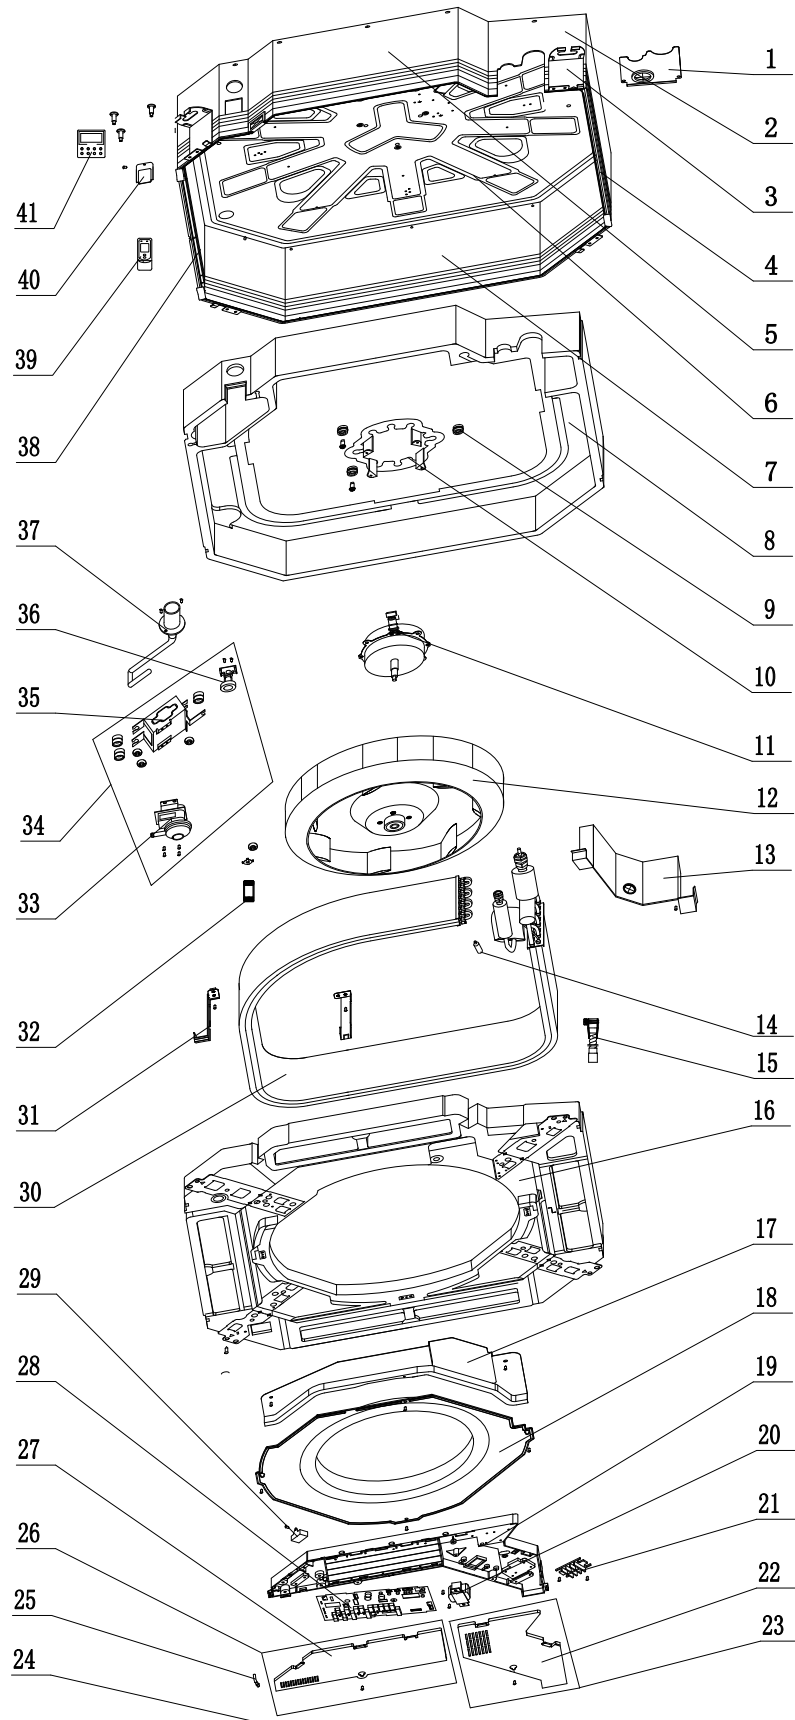

GKH(24)BC-K6DNA4A/I

Exploded View

GKH(24)BC-K6DNA4A/I

Spare Parts List

No.	Part Description	Part Code
1	Tube Exit Plate Assy	01382715
2	Shell Assy	01432703
3	Body Installing Plate	01332701
4	Front Side Plate Assy	01302718
5	Left Side Plate Assy	01302715
6	Base Plate Assy	01222701
7	Rear Side Plate Assy	01302714
8	Bottom Foam Assy	52012722
9	Motor Gasket	76712711
10	Motor Support	N/A
11	Fan Motor	1570940000401
12	Centrifugal Fan	10312705
13	Connected Board Assy of Evaporator	01074042
14	Filter Sub-Assy	N/A
15	Drain Hose Sub-Assy	05339400001
16	Water Tray Assy	000069000104
17	Electric Base Plate	01412721
18	Diversion Circle	10372701
19	Electric Box Assy	100002060082
20	Transformer	N/A
21	Terminal Board	420001000002
22	Electric Box Cover	0142410004801A
23	Electric Box Cover Sub-Assy1	N/A
24	Temperature Sensor	390001921
25	Temperature Sensor	390000457
26	Electric Box Cover Sub-Assy2	N/A
27	Cover of Electric Box II	N/A
28	Main Board	300002060012
29	Capacitor CBB61	N/A
30	Evaporator Assy	011001060292
31	Evaporator Support Assy	01072703
32	Magnetic Ring	49010104
33	Water Pump	43138000058
34	Water Pump Assy	15409400009
35	Pump Support	N/A
36	Water Level Switch	45020216
37	Pump Drainpipe	26909400068
38	Right Side Plate Assy	01302716
39	Remote Controller	305100491
40	Pump Cover Board Assy	01252713
41	Display Board	N/A